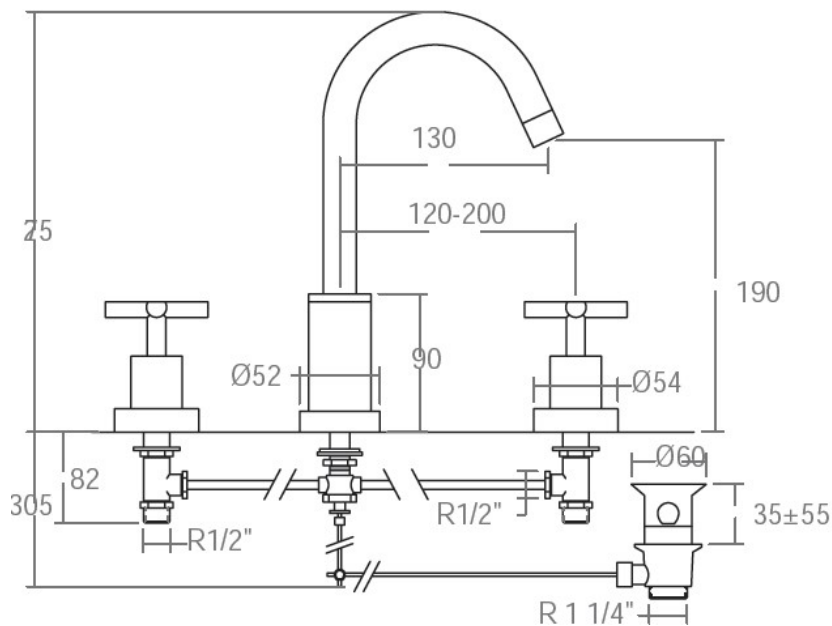

SPECIFICATION SHEET

Manufacturer	RAMON SOLER-SPAIN
Model	AS-CROSS
Description	3-HOLE DECK MOUNTED WASH BASIN MIXER WITH 2 FLEXIBLE HOSE AND POP-UP WASTE
Finish	CHROME
Article Code	6242 VA