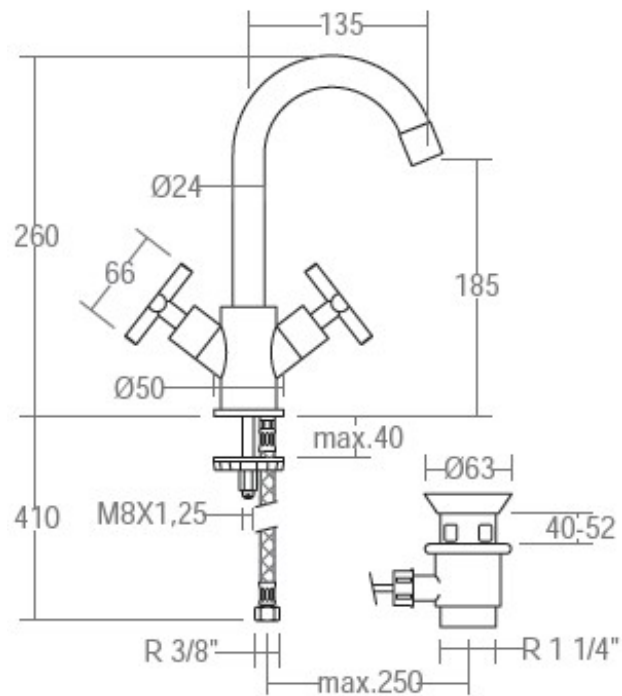

SPECIFICATION SHEET

Manufacturer	RAMON SOLER-SPAIN
Model	RS-CROSS
Description	ONE HOLE TWO-HANDLE WASH BASIN MIXER WITH 2 FLEXIBLE HOSE AND POP-UP WASTE
Finish	CHROME
Article Code	6202 VA