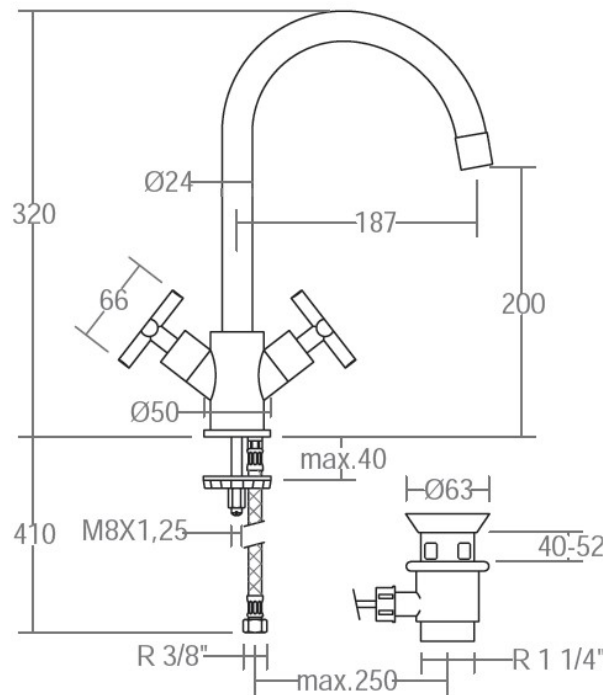

## SPECIFICATION SHEET

<b>Manufacturer</b>	RAMON SOLER-SPAIN
<b>Model</b>	RS-CROSS
<b>Description</b>	ONE HOLE TWO-HANDLE HIGHWASH BASIN MIXER WITH 2 FLEXIBLE HOSE AND POP-UP
<b>Finish</b>	CHROME
<b>Article Code</b>	6201 VA