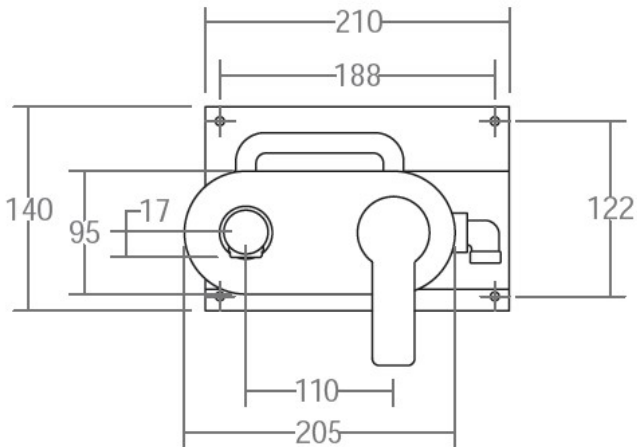

SPECIFICATION SHEET

Manufacturer	RAMON SOLER-SPAIN
Model	RS-Q
Description	BUILT-IN WASH BASIN MIXER
Finish	CHROME
Article Code	9320