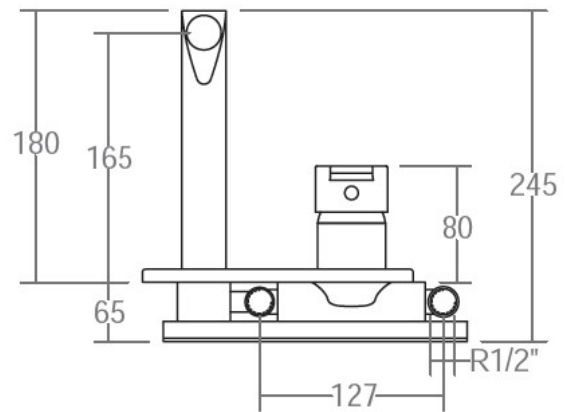

SPECIFICATION SHEET

Manufacturer	RAMON SOLER-SPAIN
Model	RS-Q
Description	BUILT-IN WASH BASIN MIXER
Finish	CHROME
Article Code	9320