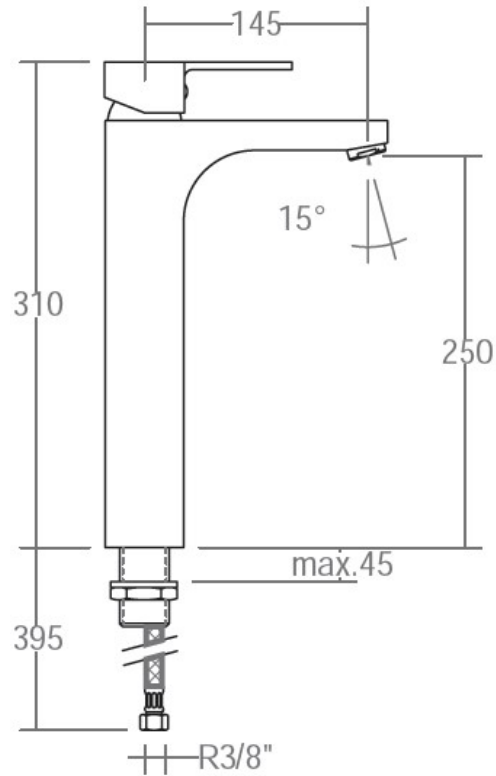

## SPECIFICATION SHEET

<b>Manufacturer</b>	RAMON SOLER-SPAIN
<b>Model</b>	RS-Q
<b>Description</b>	ONE HOLE SINGLE LEVER WASH BASIN MIXER WITH HIGH SPOUT AND 2 FLEXIBLE HOSE
<b>Finish</b>	CHROME
<b>Article Code</b>	9310