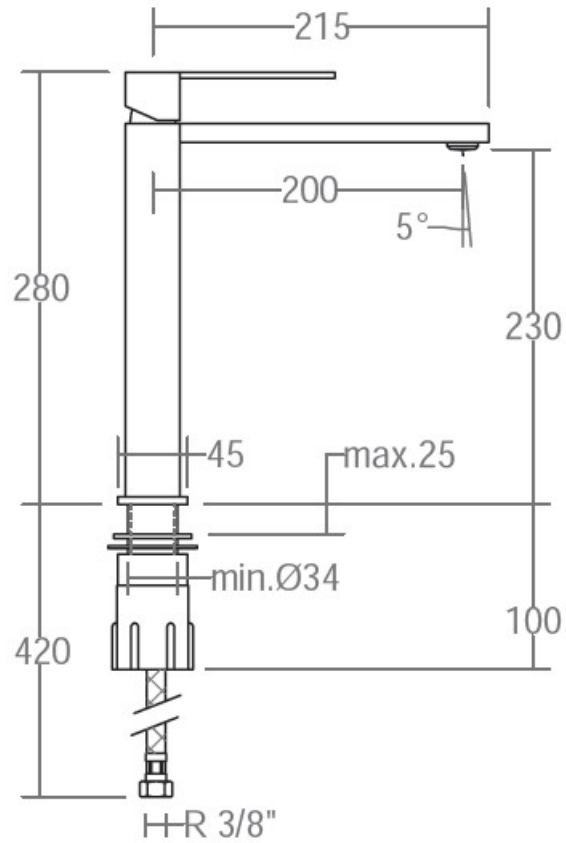

SPECIFICATION SHEET

Manufacturer	RAMON SOLER-SPAIN
Model	KUATRO NK
Description	ONE HOLE SINGLE LEVER HIGH WASH BASIN MIXER (LONG SPOUT 200 MM) WITH 2 FLEXIBLE HOSE.
Finish	CHROME
Article Code	4910