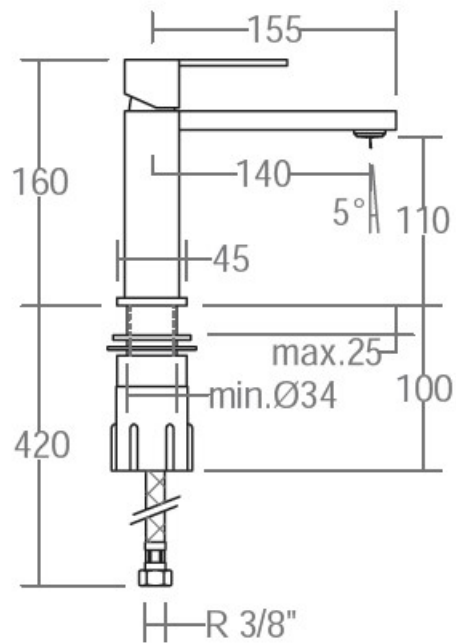

## SPECIFICATION SHEET

<b>Manufacturer</b>	RAMON SOLER-SPAIN
<b>Model</b>	KUATRO NK
<b>Description</b>	ONE HOLE SINGLE LEVER WASH BASIN MIXER (SPOUT LONG 140 MM) AND 2 FLEXIBLE HOSE.
<b>Finish</b>	CHROME
<b>Article Code</b>	4902