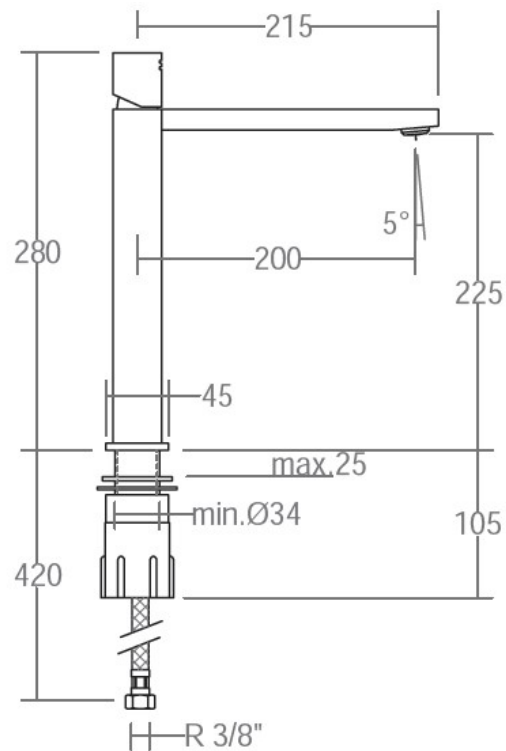

SPECIFICATION SHEET

Manufacturer	RAMON SOLER-SPAIN
Model	KUATRO
Description	ONE HOLE SINGLE LEVER HIGH WASH BASIN MIXER (LONG SPOUT 200 MM) WITH 2 FLEXIBLE HOSE.
Finish	CHROME
Article Code	4710N