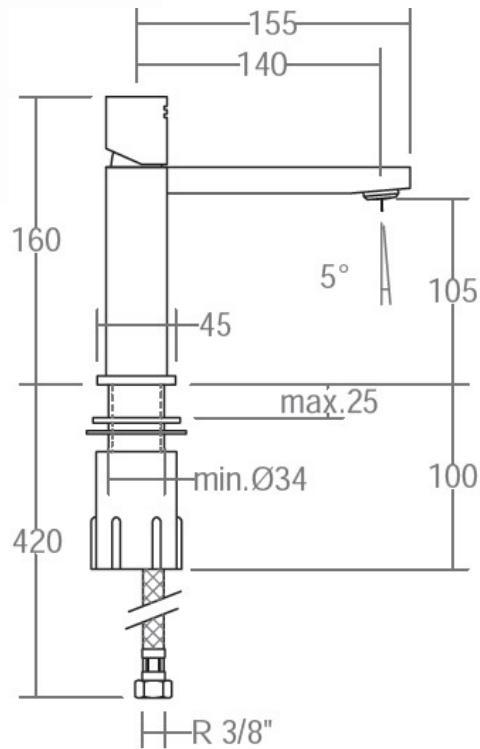

SPECIFICATION SHEET

Manufacturer	RAMON SOLER-SPAIN
Model	KUATRO
Description	ONE HOLE SINGLE LEVER WASH BASIN MIXER WITH LONG SPOUT 140MM AND
Finish	CHROME
Article Code	4702