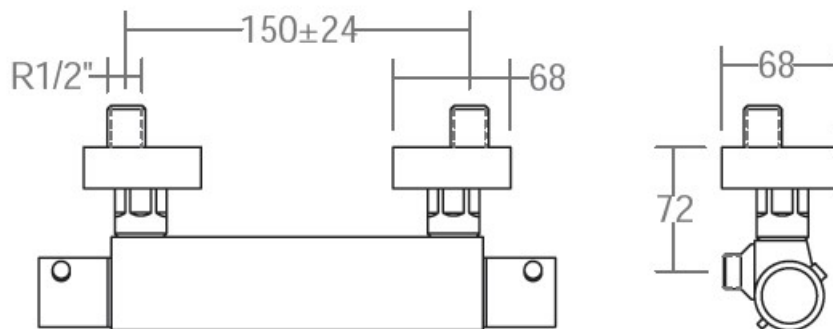

## SPECIFICATION SHEET

<b>Manufacturer</b>	RAMON SOLER-SPAIN
<b>Model</b>	AROLA
<b>Description</b>	WALL MOUNTED THERMOSTATIC SHOWER MIXER
<b>Finish</b>	CHROME / WHITE / BLACK
<b>Article Code</b>	2634 S