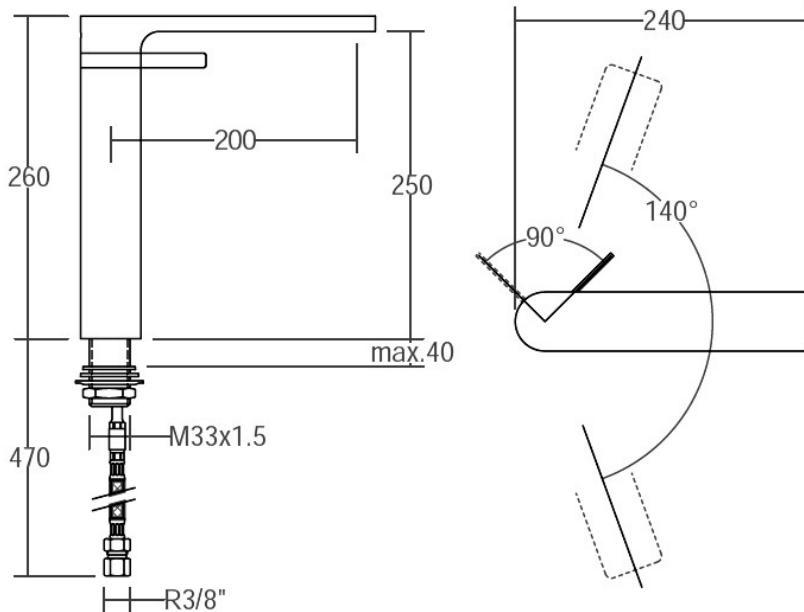

SPECIFICATION SHEET

Manufacturer	RAMON SOLER-SPAIN
Model	AROLA
Description	ONE HOLE SINGLE LEVER WASH BASIN MIXER WITH HIGH SPOUT OR SINK MIXER WITH 2 FLEXIBLE HOSE AND AERATOR.
Finish	CHROME / WHITE / BLACK
Article Code	2610