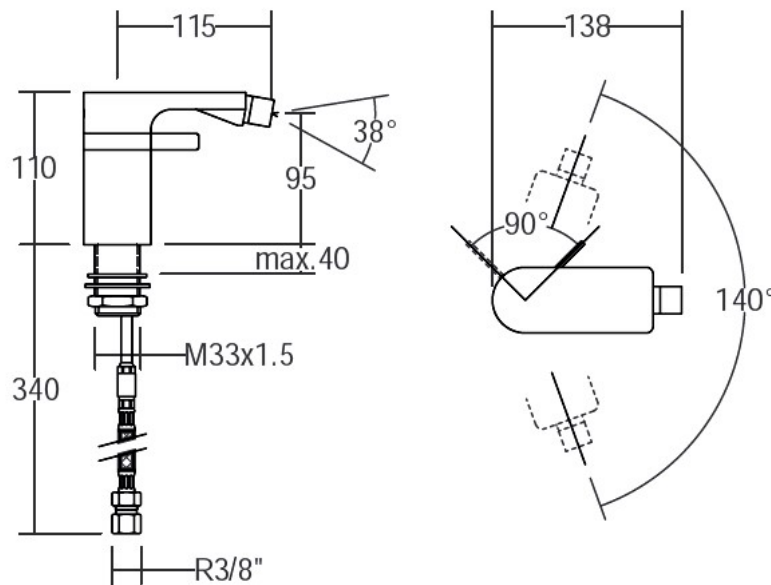

SPECIFICATION SHEET

Manufacturer	RAMON SOLER-SPAIN
Model	AROLA
Description	ONE HOLE SINGLE LEVER BIDET MIXER WITH 2 FLEXIBLE HOSE
Finish	CHROME / WHITE / BLACK
Article Code	2603