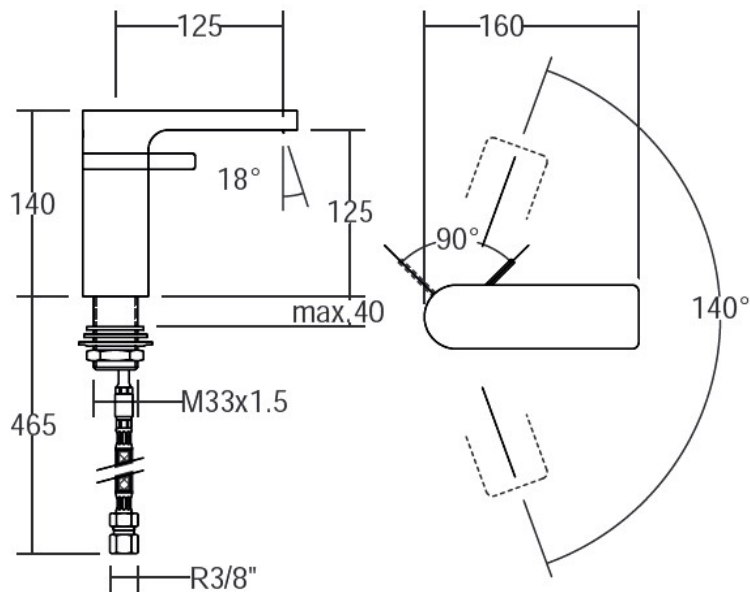

SPECIFICATION SHEET

Manufacturer	RAMON SOLER-SPAIN
Model	AROLA
Description	ONE HOLE SINGLE LEVER WASH BASIN MIXER WITH 2 FLEXIBLE HOSE
Finish	CHROME / WHITE / BLACK
Article Code	2601