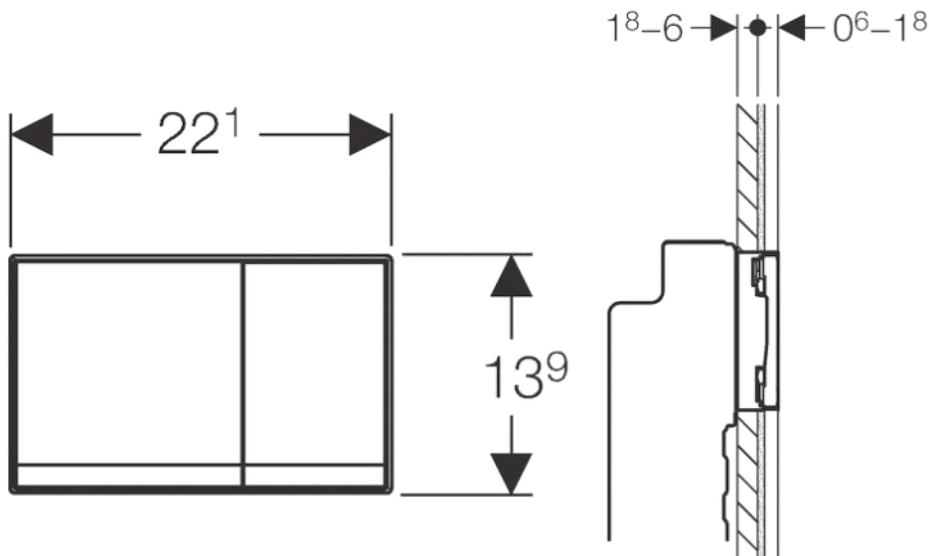

SPECIFICATION SHEET

Manufacturer	GEBERIT-GERMANY
Model	SIGMA 60
Description	DUAL FLUSH ACTUATOR PLATE
Finish	BRUSHED CHROME
Article Code	115.792.GH.1