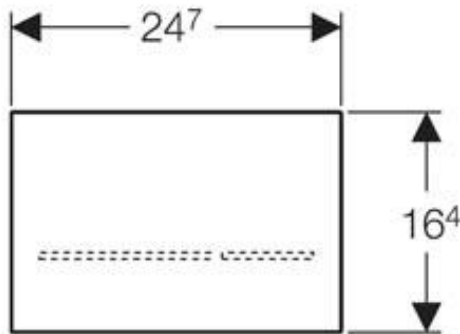

## SPECIFICATION SHEET

<b>Manufacturer</b>	GEBERIT-GERMANY
<b>Model</b>	SIGMA 80
<b>Description</b>	ELECTRONIC DUAL FLUSH TOUCHLESS ACTUATOR PLATE, MAINS OPERATION
<b>Finish</b>	GLASS BLACK GLASS / GLASS REFLECTIVE GLASS
<b>Article Code</b>	116.090.SG.1 / 116.090.SM.1