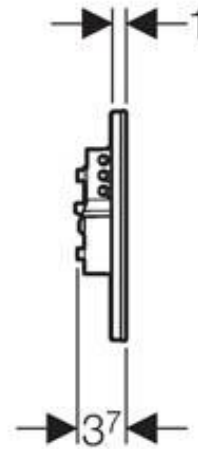

## SPECIFICATION SHEET

<b>Manufacturer</b>	GEBERIT-GERMANY
<b>Model</b>	SIGMA 80
<b>Description</b>	ELECTRONIC DUAL FLUSH TOUCHLESS ACTUATOR PLATE, MAINS OPERATION
<b>Finish</b>	GLASS BLACK GLASS / GLASS REFLECTIVE GLASS
<b>Article Code</b>	116.090.SG.1 / 116.090.SM.1