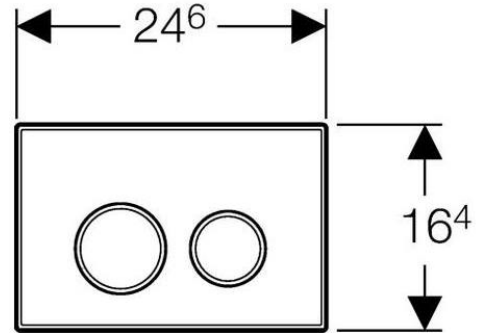

SPECIFICATION SHEET

FINISHES:

- 115.778.ID.1 Metal: Forever Shine™ PVD brushed nickel
- 115.778.SN.1 Stainless steel: brushed, polished/ brushed
- 115.778.KJ.1 Plastic: white, polished chrome/white
- 115.778.KH.1 Plastic: polished chrome, matte/ polished chrome
- 115.778.KN.1 Plastic: matte chrome, polished/matte chrome
- 115.778.KK.1 Plastic: white, gold/white
- 115.778.KL.1 Plastic: white, matte/ matte chrome
- 115.778.KM.1 Plastic: black, polished chrome/black

Manufacturer	GEBERIT-GERMANY
Model	SIGMA 20
Description	DUAL FLUSH ACTUATOR PLATE