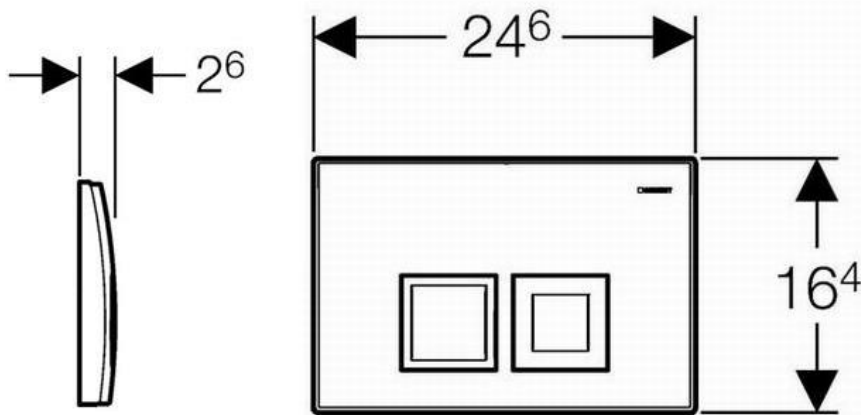

SPECIFICATION SHEET

Manufacturer	GEBERIT-GERMANY
Model	DELTA 50
Description	DUAL FLUSH ACTUATOR PLATE
Finish	WHITE ALPINE / BRIGHT CHROME-PLATED / MATT CHROME-PLATED
Article Code	115.135.11.1 / 115.135.21.1 / 115.135.46.1