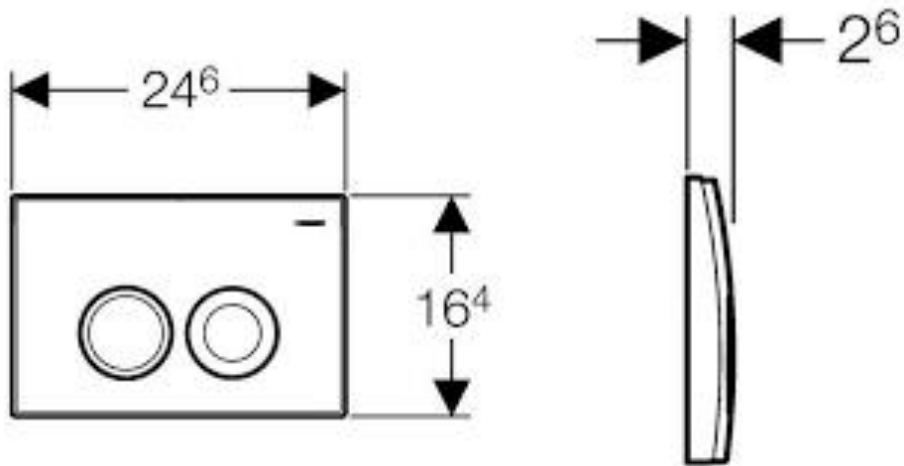

## SPECIFICATION SHEET

<b>Manufacturer</b>	GEBERIT-GERMANY
<b>Model</b>	DELTA 21
<b>Description</b>	DUAL FLUSH ACTUATOR PLATE
<b>Finish</b>	WHITE ALPINE / BRIGHT CHROME-PLATED / MATT CHROME-PLATED
<b>Article Code</b>	115.125.11.1 / 115.125.21.1 / 115.125.46.1