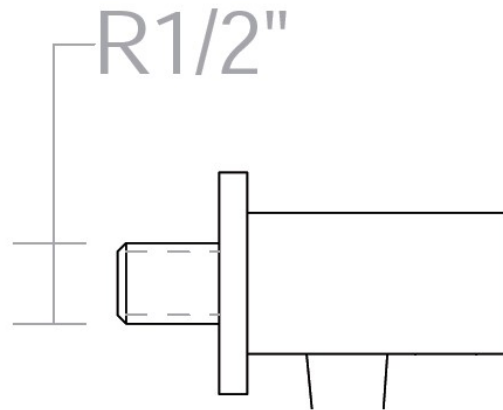

SPECIFICATION SHEET

Manufacturer	RAMON SOLER-SPAIN
Model	KUATRO
Description	WATER OUTLET ELBOW WITH BRACKET
Finish	CHROME
Article Code	4796