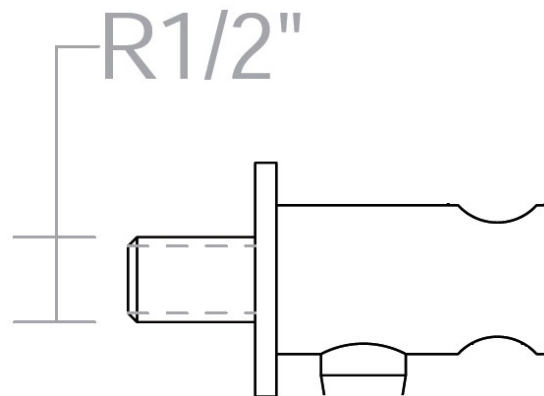

SPECIFICATION SHEET

Manufacturer	RAMON SOLER-SPAIN
Model	ODISEA
Description	WATER OUTLET ELBOW WITH BRACKET
Finish	CHROME
Article Code	3796