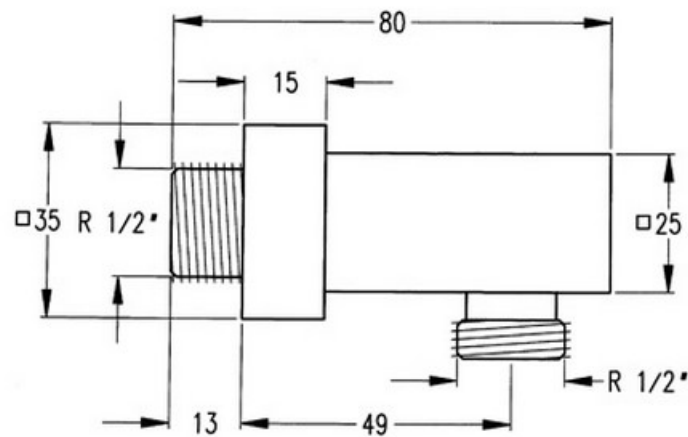

## SPECIFICATION SHEET

<b>Manufacturer</b>	RAMON SOLER-SPAIN
<b>Model</b>	KUATRO
<b>Description</b>	WATER OUTLET ELBOW
<b>Finish</b>	CHROME
<b>Article Code</b>	4799