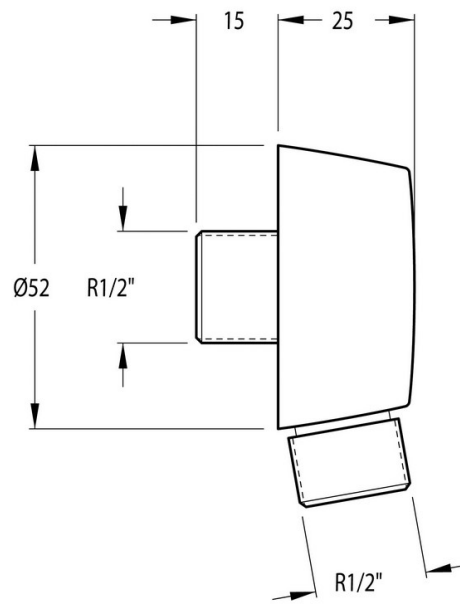

SPECIFICATION SHEET

Manufacturer	RAMON SOLER-SPAIN
Model	ELBOW
Description	WATER OUTLET ELBOW
Finish	CHROME
Article Code	9990