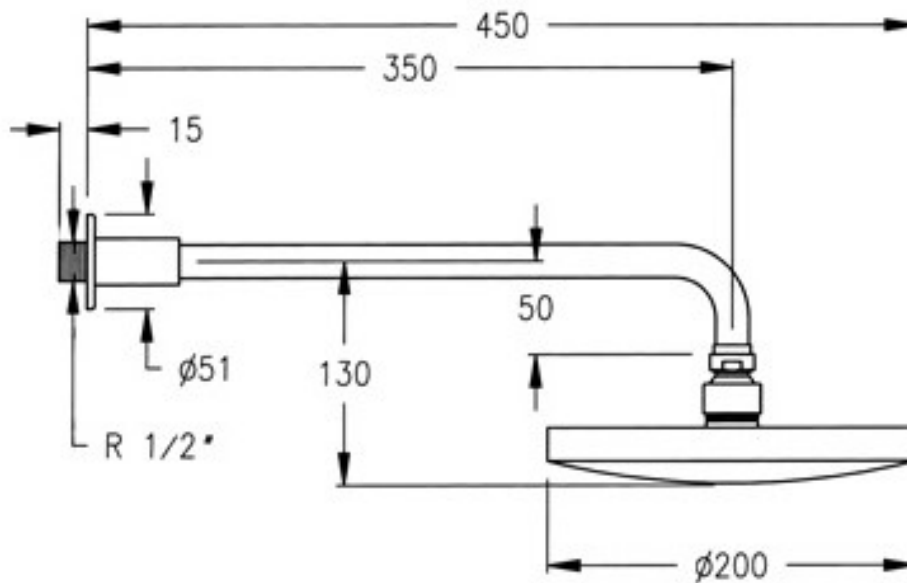

SPECIFICATION SHEET

Manufacturer	RAMON SOLER-SPAIN
Model	ODISEA
Description	WALL SHOWER ARM 35cm WITH SHOWER HEAD
Finish	CHROME
Article Code	BHRO 200