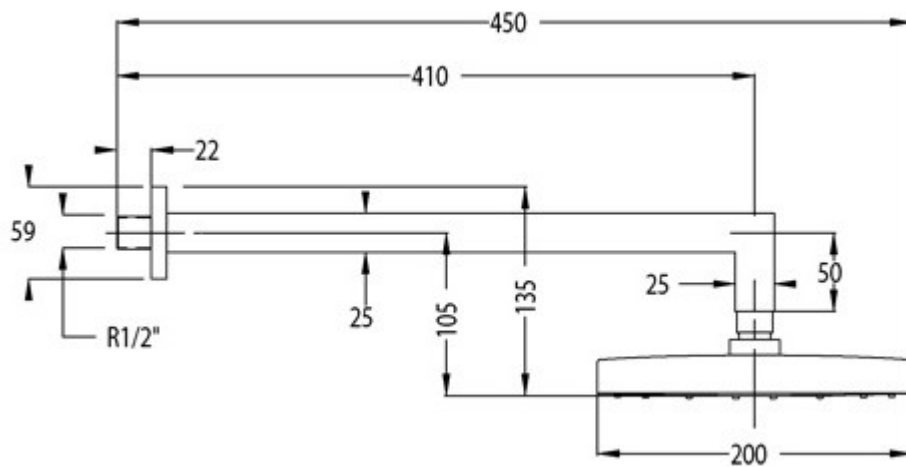

SPECIFICATION SHEET

Manufacturer	RAMON SOLER-SPAIN
Model	ODISEA KAUTRO
Description	WALL SHOWER ARM 35cm WITH SHOWER HEAD
Finish	CHROME
Article Code	BHAK 200