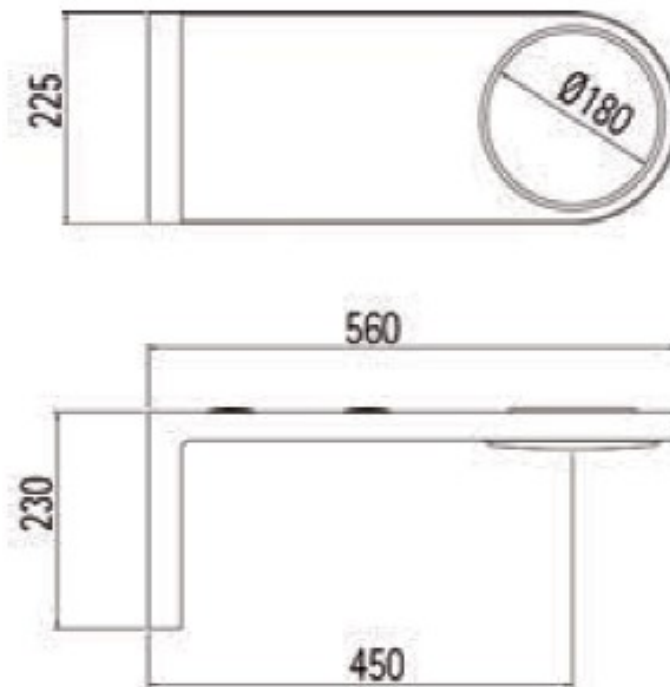

## SPECIFICATION SHEET

<b>Manufacturer</b>	RAMON SOLER-SPAIN
<b>Model</b>	HIDROCROM
<b>Description</b>	WALL MOUNTED HIDROCROM SHOWER WITH RADIO
<b>Finish</b>	CR = Chrome, N = Black, B = White
<b>Article Code</b>	32102 HCM ( CR, N ,B )