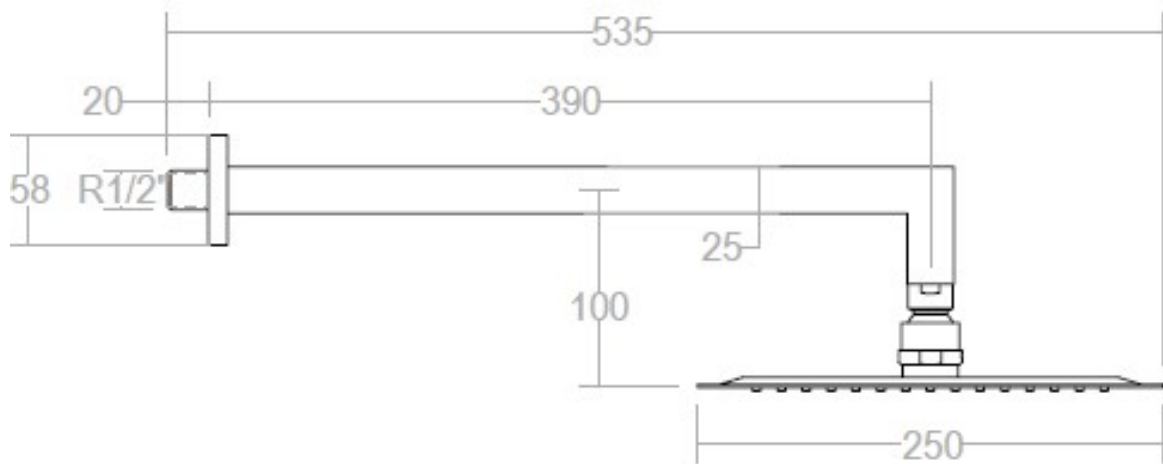

SPECIFICATION SHEET

Manufacturer	RAMON SOLER-SPAIN
Model	
Description	Shower arm with 350 mm outlet and spray head RH250
Finish	CHROME
Article Code	BHAK250