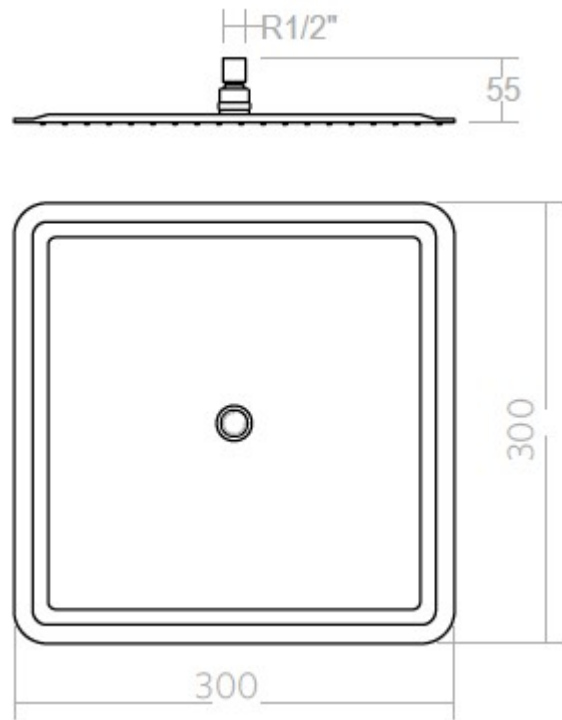

## SPECIFICATION SHEET

|                     |                        |
|---------------------|------------------------|
| <b>Manufacturer</b> | RAMON SOLER-SPAIN      |
| <b>Model</b>        | ULTRASLIM              |
| <b>Description</b>  | SHOWER HEAD 300 SQUARE |
| <b>Finish</b>       | CHROME                 |
| <b>Article Code</b> | AK300                  |