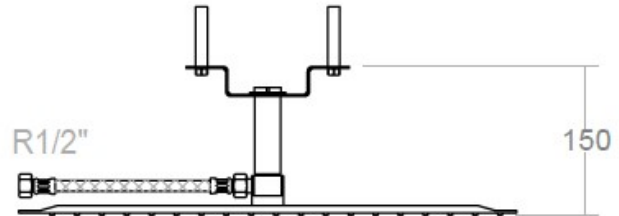

## SPECIFICATION SHEET

<b>Manufacturer</b>	RAMON SOLER-SPAIN
<b>Model</b>	ULTRASLIM
<b>Description</b>	Built-in shower head 500 mm.
<b>Finish</b>	CHROME
<b>Article Code</b>	ROE500