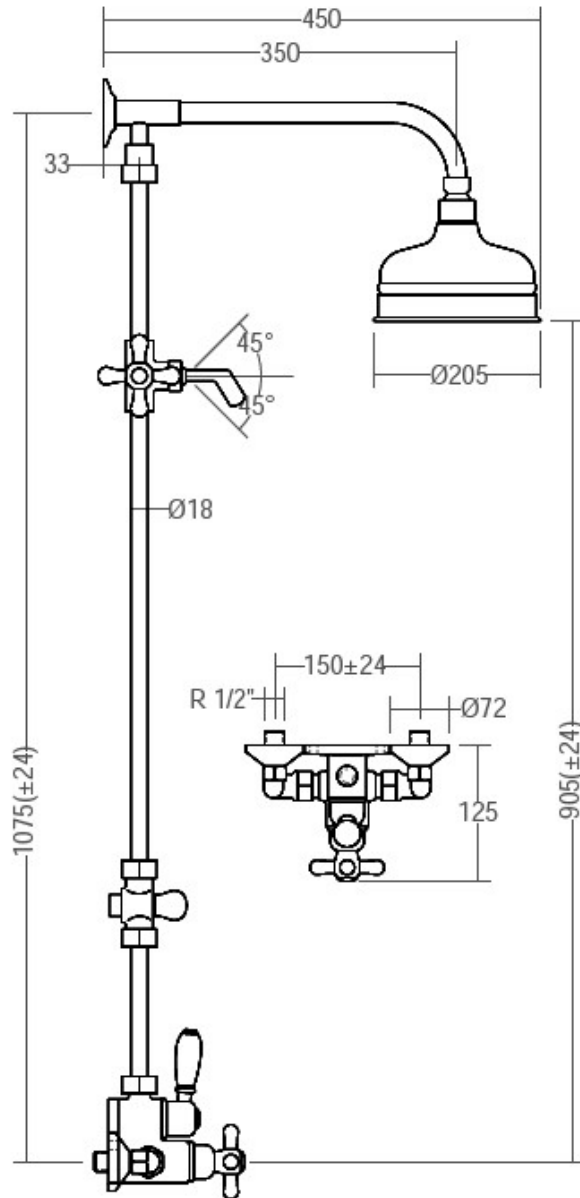

SPECIFICATION SHEET

Manufacturer	RAMON SOLER-SPAIN
Model	TERMOGAUDI
Description	THERMOSTATIC SHOWER MIXER WITH GREAT ADJUSTABLE SHOWER COLUMN, SHOWER HEAD 200mm AND SHOWER HANDSET.
Finish	CHROME
Article Code	3068-G