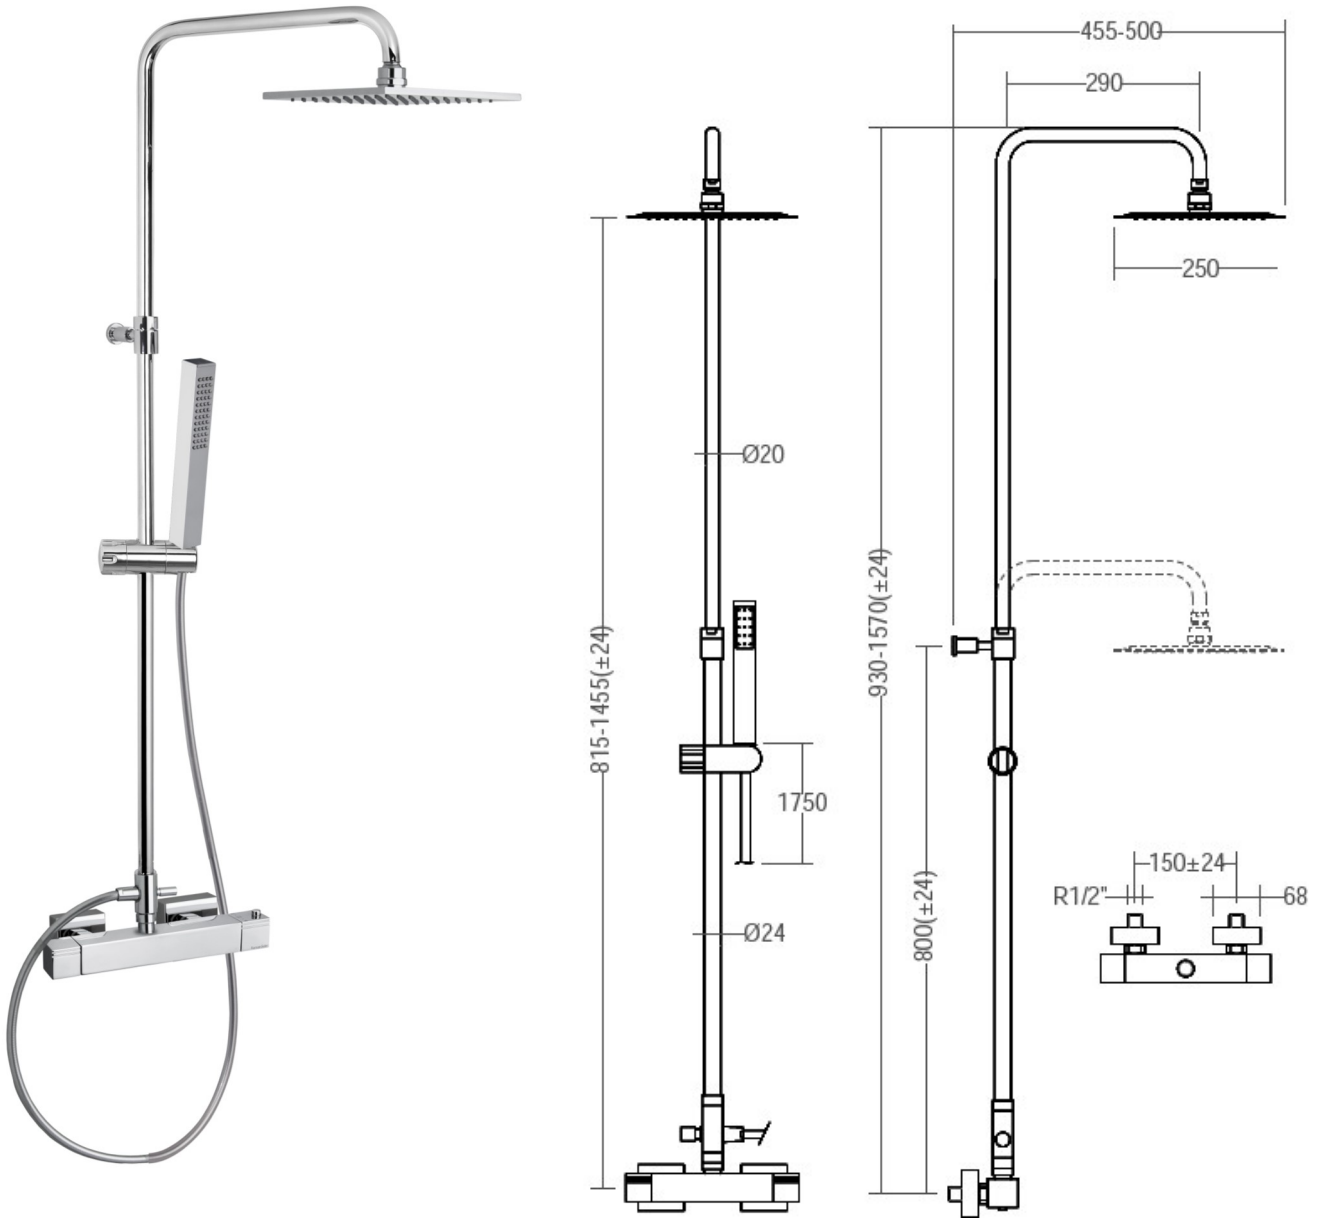

SPECIFICATION SHEET

Manufacturer	RAMON SOLER-SPAIN
Model	TERMOKUATRO
Description	THERMOSTATIC SHOWER MIXER WITH GREAT ADJUSTABLE SHOWER COLUMN, SHOWER HEAD 250mm AND SHOWER HANDSET.
Finish	CHROME
Article Code	4754 RK250