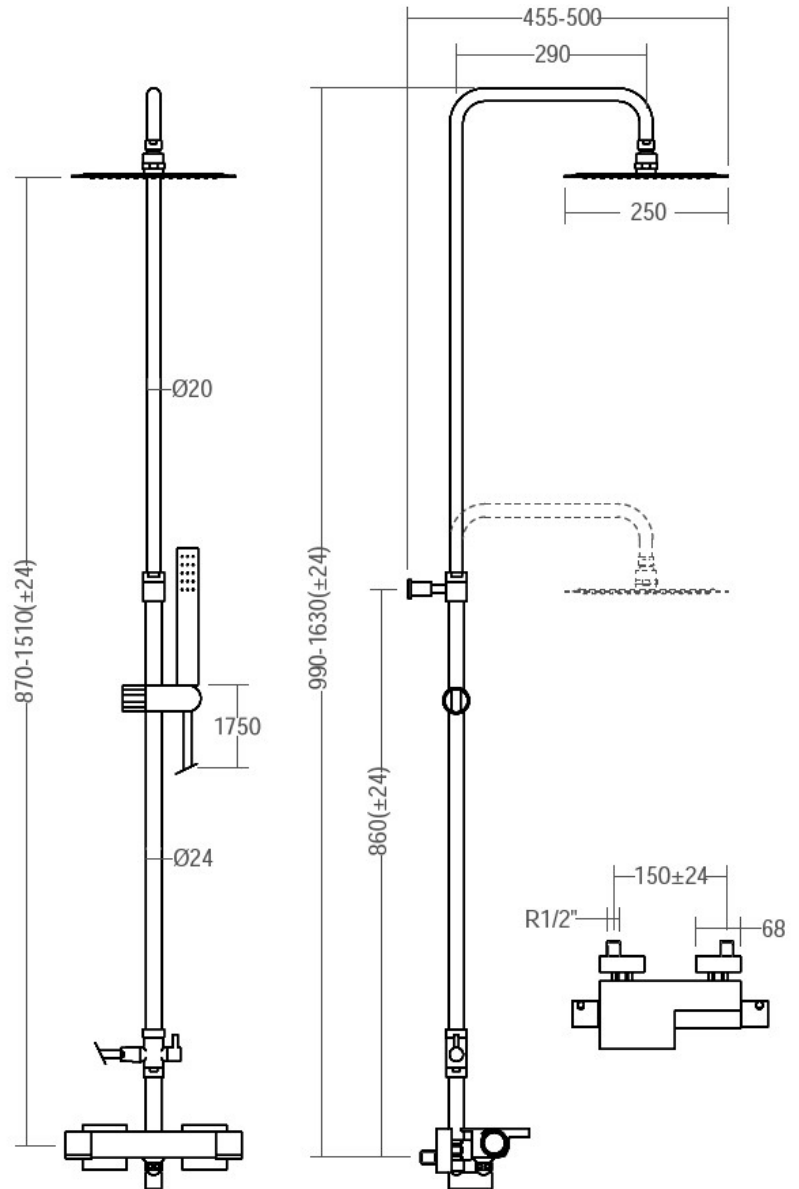

## SPECIFICATION SHEET

<b>Manufacturer</b>	RAMON SOLER-SPAIN
<b>Model</b>	TERMOAROLA
<b>Description</b>	THERMOSTATIC BATH & SHOWER MIXER WITH GREAT ADJUSTABLE SHOWER COLUMN, SHOWER HEAD AND SHOWER HANDSET.
<b>Finish</b>	CHROME
<b>Article Code</b>	2656 RPK250