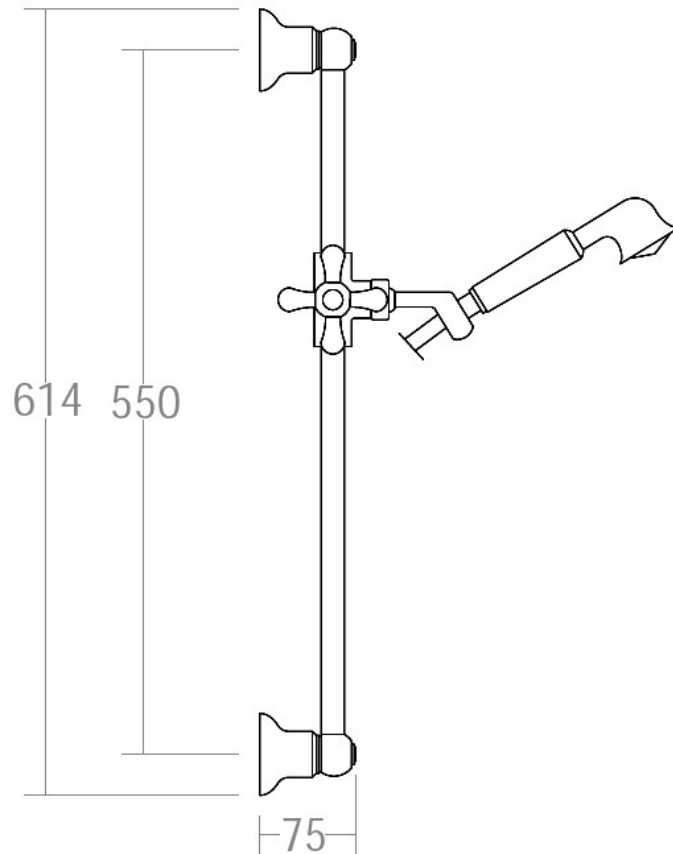

## SPECIFICATION SHEET

<b>Manufacturer</b>	RAMON SOLER-SPAIN
<b>Model</b>	GAUDI
<b>Description</b>	SLIDING BAR 620mm WITH HANDSHOWER AND 1.7m FLEXIBLE HOSE
<b>Finish</b>	CHROME
<b>Article Code</b>	3086 G