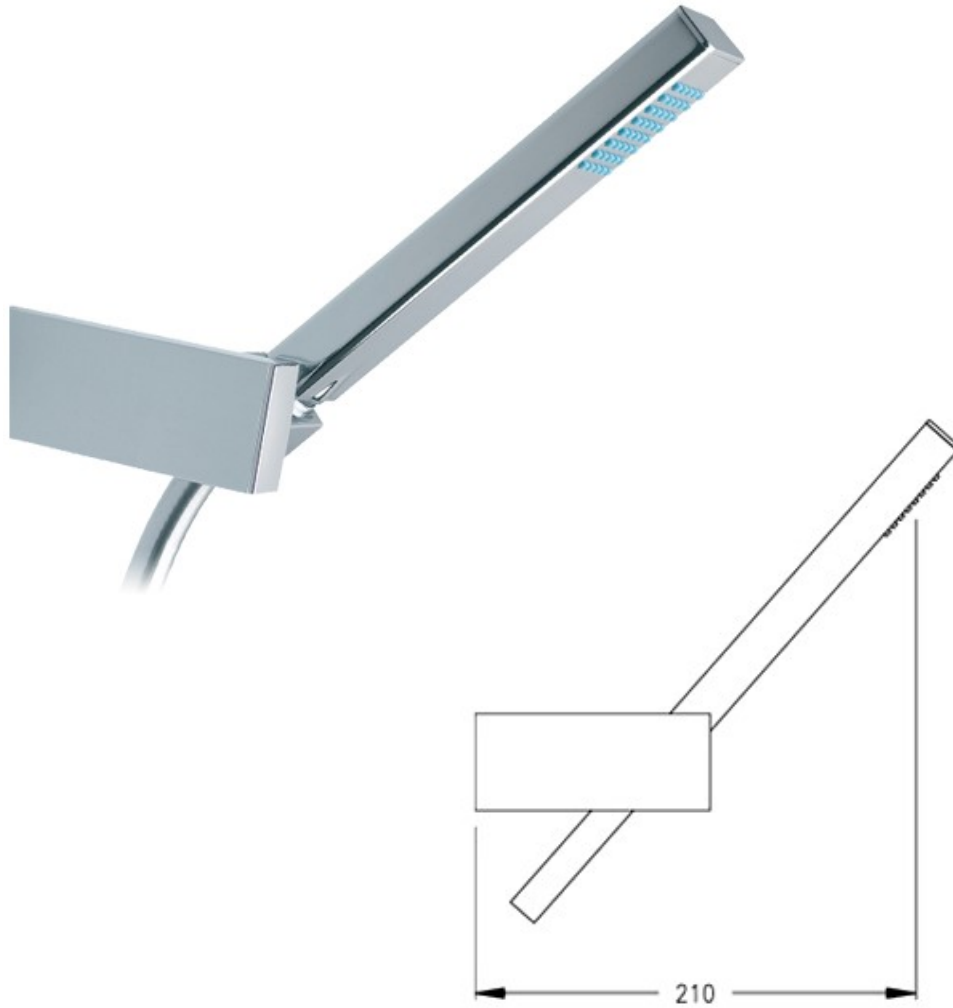

## SPECIFICATION SHEET

<b>Manufacturer</b>	RAMON SOLER-SPAIN
<b>Model</b>	ODISEA KUATRO
<b>Description</b>	HAND SHOWER WITH FLEXIBLE HOSE 1.7m AND BRACKET
<b>Finish</b>	CHROME
<b>Article Code</b>	4749 MK