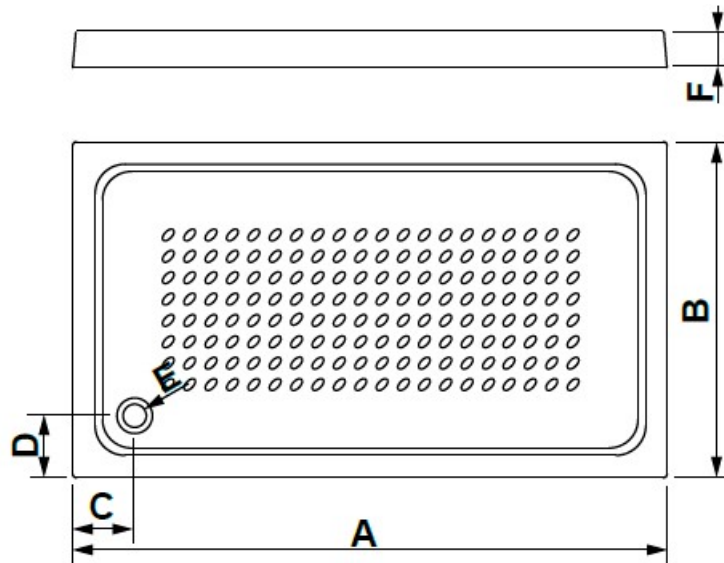

SPECIFICATION SHEET

	A	B	C	D	E	F
900 x 750 mm.	900	750	165	165	Ø62	75
1000 x 800 mm.	1000	800	165	165	Ø62	75
1200 x 800 mm.	1200	800	165	165	Ø62	75
1400 x 800 mm.	1400	800	165	165	Ø62	75

Manufacturer	GALA GROUP OF ROCA-SPAIN
Model	ELBA
Description	ACRYLIC RECTANGULAR SHOWER TRAY
Finish	WHITE
Article Code	63845, 63849, 63851, 63853

SPECIFICATION SHEET

	A	B	C	D	E	F	G
900 x 750 mm.	900	750	165	165	Ø62	35	50
1000 x 800 mm.	1000	800	165	165	Ø62	35	50
1200 x 800 mm.	1200	800	165	165	Ø62	35	50
1400 x 800 mm.	1400	800	165	165	Ø62	35	50

Manufacturer	GALA GROUP OF ROCA-SPAIN
Model	ELBA
Description	ACRYLIC RECTANGULAR SHOWER TRAY—RECESSED INSTALLATION
Finish	WHITE
Article Code	63844, 63848, 63850, 63852