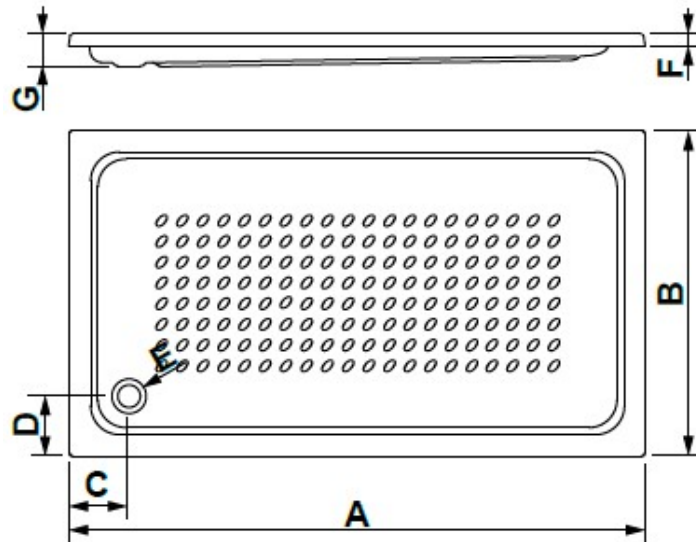

SPECIFICATION SHEET

	A	B	C	D	E	F
900 x 750 mm.	900	750	165	165	Ø62	75
1000 x 800 mm.	1000	800	165	165	Ø62	75
1200 x 800 mm.	1200	800	165	165	Ø62	75
1400 x 800 mm.	1400	800	165	165	Ø62	75

Manufacturer	GALA GROUP OF ROCA-SPAIN
Model	ELBA
Description	ACRYLIC RECTANGULAR SHOWER TRAY
Finish	WHITE
Article Code	63845, 63849, 63851, 63853

SPECIFICATION SHEET

	A	B	C	D	E	F	G
900 x 750 mm.	900	750	165	165	Ø62	35	50
1000 x 800 mm.	1000	800	165	165	Ø62	35	50
1200 x 800 mm.	1200	800	165	165	Ø62	35	50
1400 x 800 mm.	1400	800	165	165	Ø62	35	50

Manufacturer	GALA GROUP OF ROCA-SPAIN
Model	ELBA
Description	ACRYLIC RECTANGULAR SHOWER TRAY—RECESSED INSTALLATION
Finish	WHITE
Article Code	63844, 63848, 63850, 63852