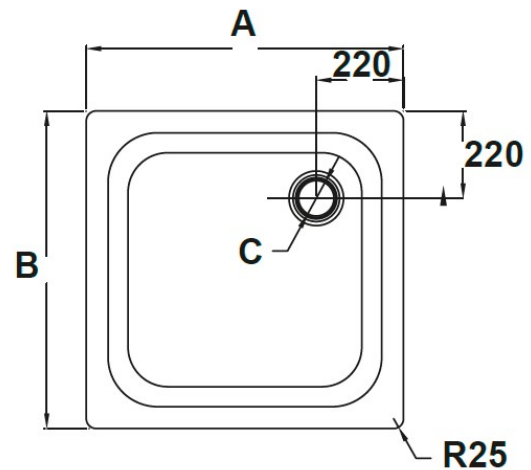

SPECIFICATION SHEET

	A	B	C
800 x 800 mm.	800	800	Ø90
900 x 900 mm.	900	900	Ø90

Manufacturer	GALA GROUP OF ROCA-SPAIN
Model	PLANNE
Description	STEEL SQUARE SHOWER TRAY
Finish	WHITE
Article Code	63073, 63081