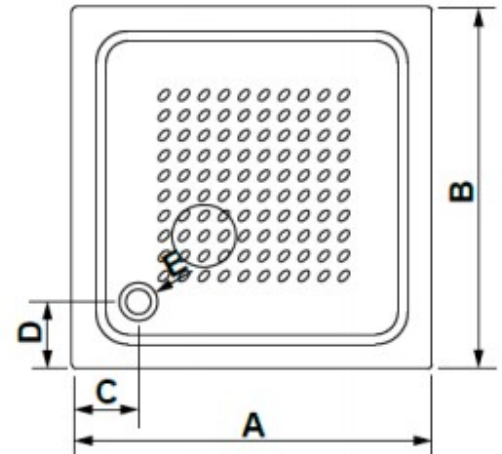

SPECIFICATION SHEET

	A	B	C	D	E	F	G
700 x 700 mm.	700	700	166	166	Ø62	35	50
800 x 800 mm.	800	800	166	166	Ø62	35	50
900 x 900 mm.	900	900	166	166	Ø62	35	50

Manufacturer

GALA GROUP OF ROCA-SPAIN

Model

ESFERA

Description

ACRYLIC SQUARE SHOWER TRAY RECESSED INSTALLATION

Finish

WHITE

Article Code

63840, 63842, 63846

SPECIFICATION SHEET

	A	B	C	D	E	F	G
700 x 700 mm.	700	700	166	166	Ø62	75	50
800 x 800 mm.	800	800	166	166	Ø62	75	50
900 x 900 mm.	900	900	166	166	Ø62	75	50

Manufacturer	GALA GROUP OF ROCA-SPAIN
Model	ESFERA
Description	ACRYLIC SQUARE SHOWER TRAY
Finish	WHITE
Article Code	63841, 63843, 63847