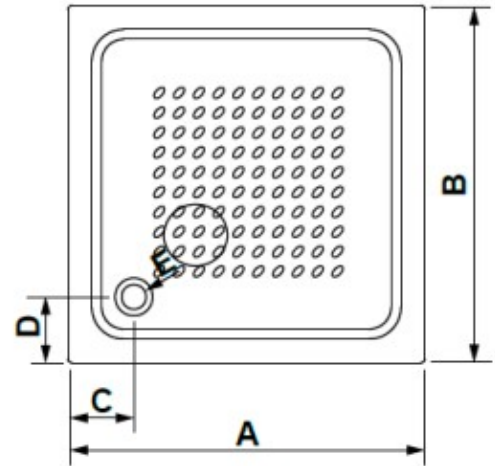

SPECIFICATION SHEET

	A	B	C	D	E	F	G
700 x 700 mm.	700	700	166	166	Ø62	35	50
800 x 800 mm.	800	800	166	166	Ø62	35	50
900 x 900 mm.	900	900	166	166	Ø62	35	50

Manufacturer

GALA GROUP OF ROCA-SPAIN

Model

ESFERA

Description

ACRYLIC SQUARE SHOWER TRAY RECESSED INSTALLATION

Finish

WHITE

Article Code

63840, 63842, 63846

SPECIFICATION SHEET

	A	B	C	D	E	F	G
700 x 700 mm.	700	700	166	166	Ø62	75	50
800 x 800 mm.	800	800	166	166	Ø62	75	50
900 x 900 mm.	900	900	166	166	Ø62	75	50

Manufacturer	GALA GROUP OF ROCA-SPAIN
Model	ESFERA
Description	ACRYLIC SQUARE SHOWER TRAY
Finish	WHITE
Article Code	63841, 63843, 63847