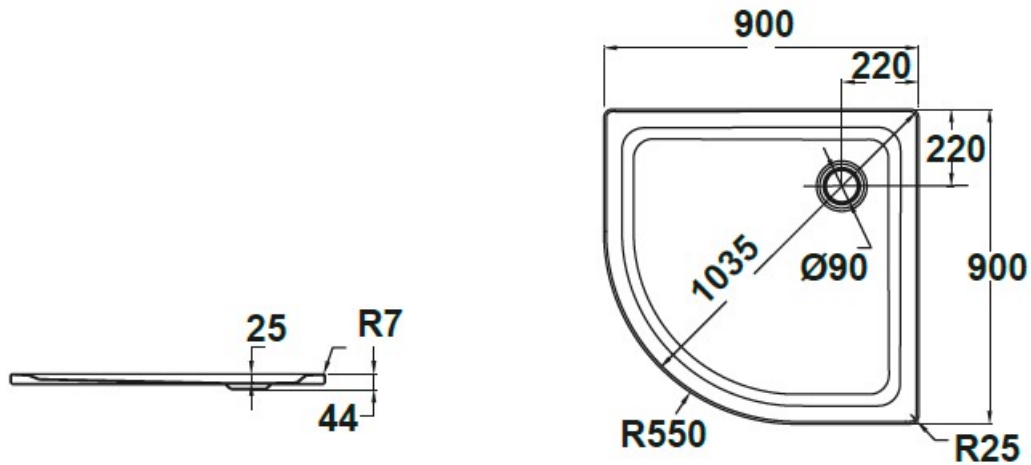

SPECIFICATION SHEET

Manufacturer	GALA GROUP OF ROCA-SPAIN
Model	PLANNE
Description	STEEL CORNER SHOWER TRAY
Finish	WHITE
Article Code	63079