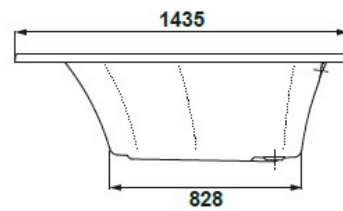

## SPECIFICATION SHEET

61982 / 61981

61983

|                     |                          |
|---------------------|--------------------------|
| <b>Manufacturer</b> | GALA GROUP OF ROCA-SPAIN |
| <b>Model</b>        | TREVO                    |
| <b>Description</b>  | ACRYLIC CORNER BATHTUB   |
| <b>Finish</b>       | WHITE                    |
| <b>Article Code</b> | 61982, 61981, 61983      |