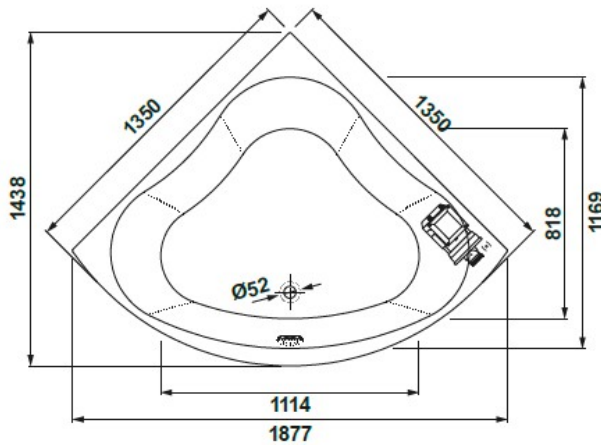

## SPECIFICATION SHEET

61982 / 61981

61983

|                     |                          |
|---------------------|--------------------------|
| <b>Manufacturer</b> | GALA GROUP OF ROCA-SPAIN |
| <b>Model</b>        | TREVO                    |
| <b>Description</b>  | ACRYLIC CORNER BATHTUB   |
| <b>Finish</b>       | WHITE                    |
| <b>Article Code</b> | 61982, 61981, 61983      |