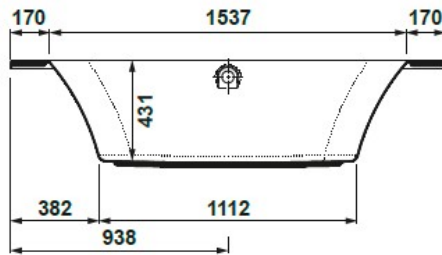

## SPECIFICATION SHEET

61982 / 61981

61983

|                     |                          |
|---------------------|--------------------------|
| <b>Manufacturer</b> | GALA GROUP OF ROCA-SPAIN |
| <b>Model</b>        | TREVO                    |
| <b>Description</b>  | ACRYLIC CORNER BATHTUB   |
| <b>Finish</b>       | WHITE                    |
| <b>Article Code</b> | 61982, 61981, 61983      |