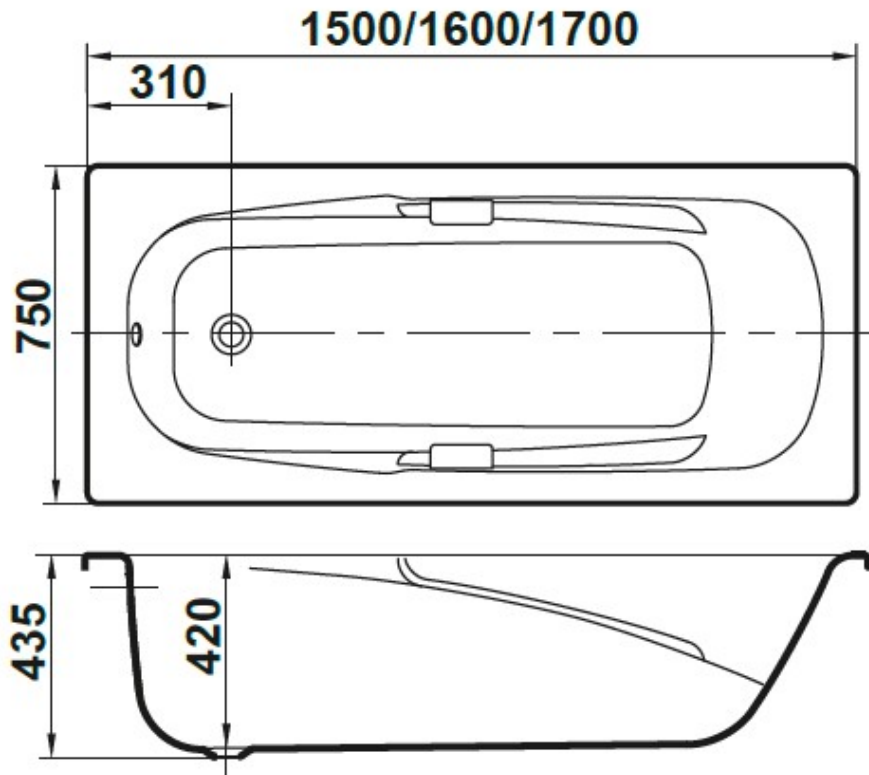

## SPECIFICATION SHEET

<b>Manufacturer</b>	GALA GROUP OF ROCA-SPAIN
<b>Model</b>	VANESA
<b>Description</b>	ENAMELLED STEEL BATHTUB
<b>Finish</b>	WHITE
<b>Article Code</b>	67350, 67360, 67370