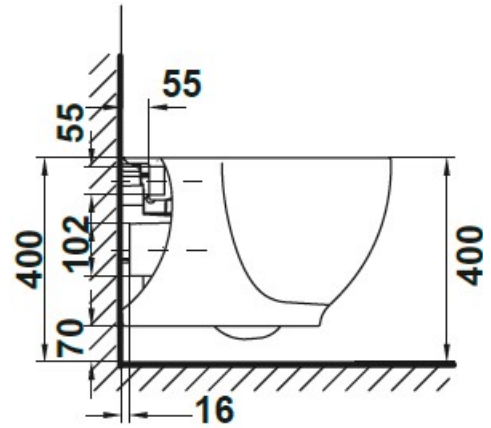

SPECIFICATION SHEET

Manufacturer	GALA GROUP OF ROCA-SPAIN
Model	KLEA
Description	WALL HUNG WC WITH SEAT AND COVER
Finish	WHITE
Article Code	33172 + 51685