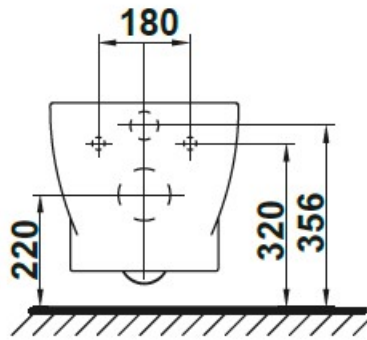

SPECIFICATION SHEET

Manufacturer	GALA GROUP OF ROCA-SPAIN
Model	KLEA
Description	WALL HUNG WC WITH SEAT AND COVER
Finish	WHITE
Article Code	33172 + 51685