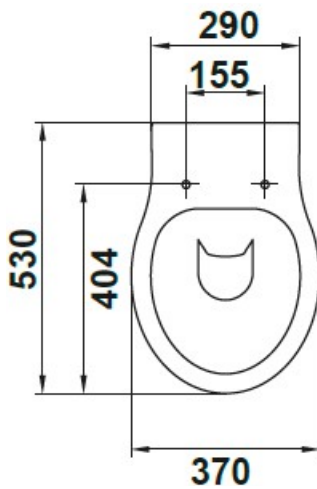

SPECIFICATION SHEET

Manufacturer	GALA GROUP OF ROCA-SPAIN
Model	KLEA
Description	WALL HUNG WC WITH SEAT AND COVER
Finish	WHITE
Article Code	33172 + 51685