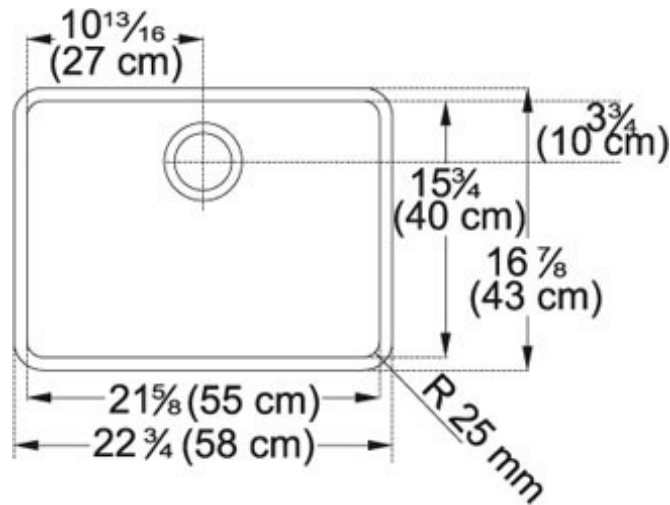

SPECIFICATION SHEET

Manufacturer	FRANKE-GERMANY
Model	KUBUS KBX11021
Description	ONE BOWL UNDERMOUNT KITCHEN SINK
Finish	ST ST
Article Code	122.0035.124