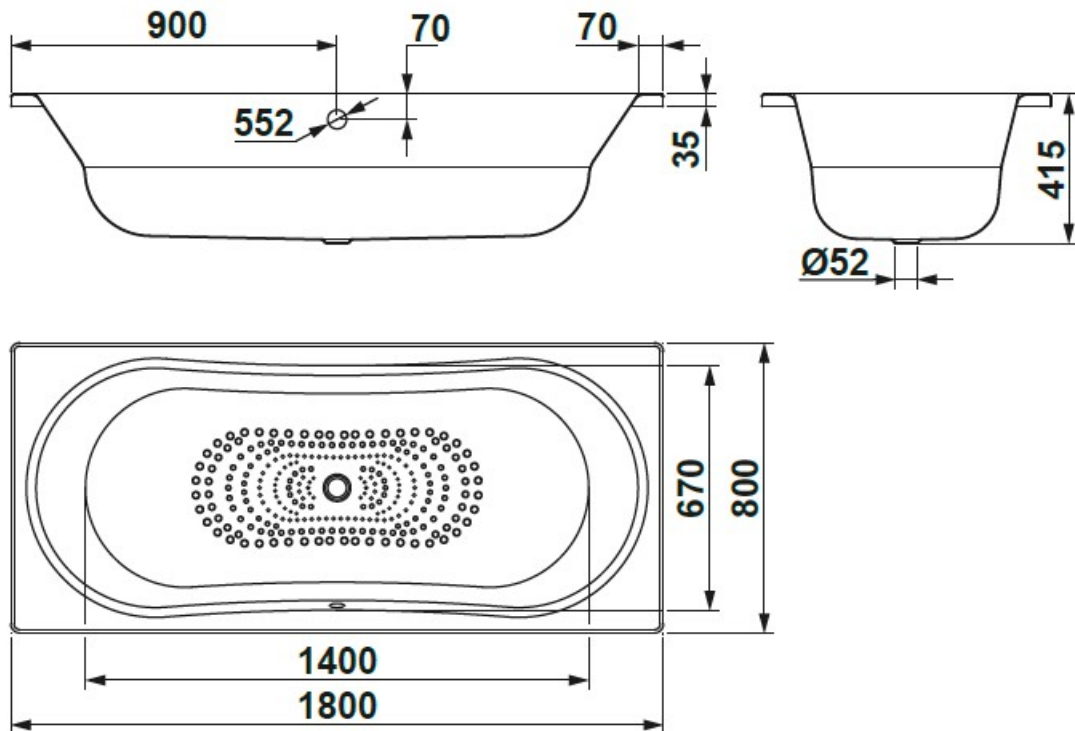

## SPECIFICATION SHEET

<b>Manufacturer</b>	GALA GROUP OF ROCA-SPAIN
<b>Model</b>	OPERA
<b>Description</b>	RECTANGULAR ENAMELLED STEEL BATHTUB
<b>Finish</b>	WHITE
<b>Article Code</b>	6303501