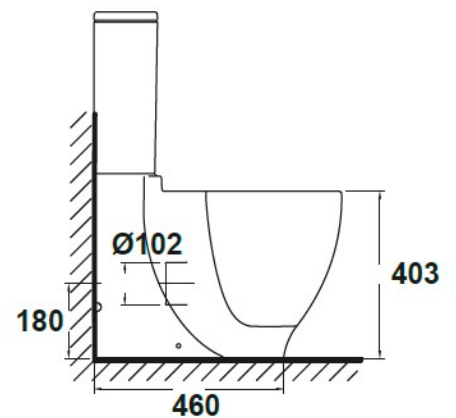

## SPECIFICATION SHEET

<b>Manufacturer</b>	GALA GROUP OF ROCA-SPAIN
<b>Model</b>	KLEA
<b>Description</b>	FLOOR-STANDING BTW WC PAN WITH CISTERN, DUAL FLUSH MECHANISM 3/4L, SEAT AND COVER
<b>Finish</b>	WHITE
<b>Article Code</b>	33160 + 33540 + 51685