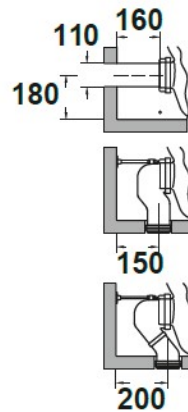

## SPECIFICATION SHEET

<b>Manufacturer</b>	GALA GROUP OF ROCA-SPAIN
<b>Model</b>	KLEA
<b>Description</b>	FLOOR-STANDING BTW WC PAN WITH CISTERN, DUAL FLUSH MECHANISM 3/4L, SEAT AND COVER
<b>Finish</b>	WHITE
<b>Article Code</b>	33160 + 33540 + 51685