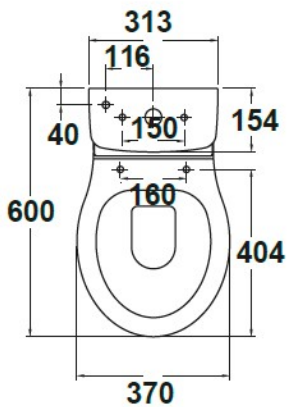

## SPECIFICATION SHEET

<b>Manufacturer</b>	GALA GROUP OF ROCA-SPAIN
<b>Model</b>	KLEA
<b>Description</b>	FLOOR-STANDING BTW WC PAN WITH CISTERN, DUAL FLUSH MECHANISM 3/4L, SEAT AND COVER
<b>Finish</b>	WHITE
<b>Article Code</b>	33160 + 33540 + 51685