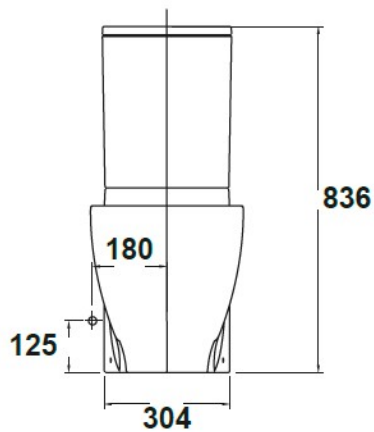

## SPECIFICATION SHEET

<b>Manufacturer</b>	GALA GROUP OF ROCA-SPAIN
<b>Model</b>	KLEA
<b>Description</b>	FLOOR-STANDING BTW WC PAN WITH CISTERN, DUAL FLUSH MECHANISM 3/4L, SEAT AND COVER
<b>Finish</b>	WHITE
<b>Article Code</b>	33160 + 33540 + 51685